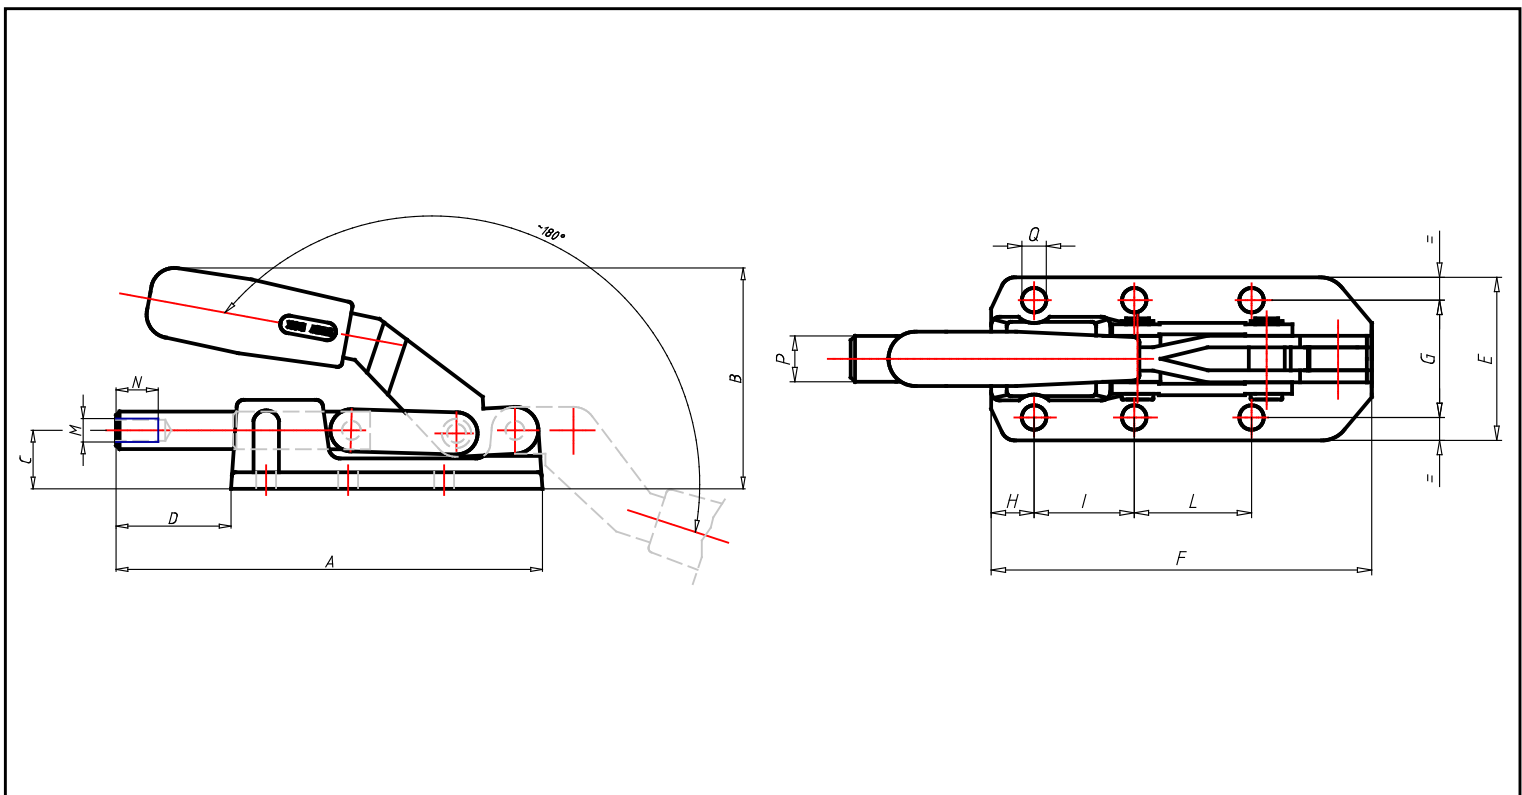

All rights reserved in accordance with the law. Always mention the source when reproducing our drawings.

Information in this drawing is provided for reference only.

CODE:
AG381

FAMILY:
Toggle clamps
MODEL:
3100/AS

CODICE	MODELLO	ANGOLO	A	B	C	D	E	F	G	H	I	L	M	N	P	Q	R	X	FH	GR
AG381	3100/AS	0	316	137	40	100	76	216	54	40	70	70	M14	25	22	11	10	100	4500	3350